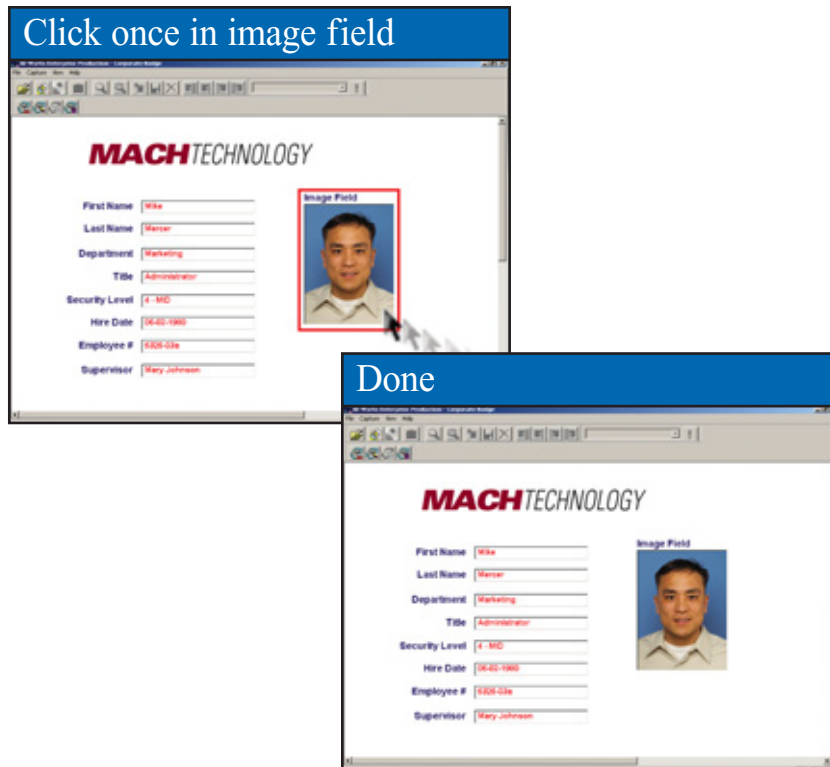

THE FASTEST, EASIEST IMAGE CAPTURE PROCESS FOR PHOTO IDS

Datacard Tru photo solutions offer exceptional automated simplicity and deliver brilliant, true-to-life quality for full-color captured images.

Datacard® Tru™ photo solutions use a software-driven design that lets you capture the exact image you want without ever touching the camera. This fast, easy approach adds speed and productivity to any photo ID process.

- **Quick, one-click operation.** Tru photo solutions incorporate auto-capture and auto-crop features to produce high-quality digital images in less than seven seconds, with a single click of the mouse. No panning, tilting or zooming is required. Manual options are also available for additional flexibility.
- **Fully integrated photo ID system.** Tru photo solutions offer easy, seamless compatibility with any product in the Datacard® ID Works® and ViaNet® identification software families. It makes a powerful addition to any integrated Datacard ID system.
- **Two solutions to meet your needs and budget.** The standard Datacard Tru photo solution comes with Tru photo software, a 4.0 megapixel digital camera and image capture accessories. For the most advanced digital image capture technology, the Datacard Tru photo professional solution features Tru photo software, a 7.1 megapixel digital camera, image capture accessories and an optional high-powered external flash.

With Datacard Tru photo software, a single click of the mouse captures the image, crops it to your pre-set specifications and makes it ready to print—all in less than seven seconds.

DATACARD® TRU™ PHOTO SOLUTION