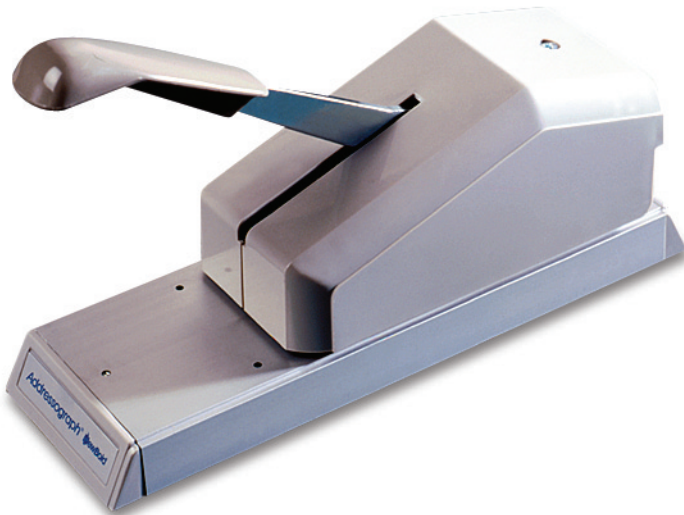

**ADDRESSOGRAPH  
BARTIZAN**  
[www.imprinters.com](http://www.imprinters.com)

The Addressograph Bartizan 871 is a compact, versatile pump handle imprinter capable of producing high quality impressions for a variety of data capture applications. With the 871 imprinter, crisp, readable impressions can be created time after time.

▼  
**871**

Pump Handle Imprinter

You'll never know until the **day** you need one!

## Model 871

▶ The Addressograph Bartizan 871 provides superior legibility and effortless action you can depend on to precisely reproduce the information you need - in seconds. Just insert the card, position the form and press the handle. It's that simple. We know how important it is to your retail credit card business to make fast, accurate impressions. That is why the Addressograph Bartizan 871 imprinter provides crisp impressions on any size or type form - from bound forms to individual form sets.

## Specifications

- ▶ • **Dimensions** - H 4.5" x W 3 ½" x L 11.19" or 11.43 cm x 8.89 cm x 28.41 cm
- ▶ • **Weight** - 3.8 lbs (1.72 kg)
- ▶ • **Material** - Durable plastic and aluminum
- ▶ • **Color** - Two-tone gray
- ▶ • **Card Mounting** - Accepts CR50 and CR80 size credit cards
- ▶ • **Sales Slip** - Individual and multi-form sets that can be imprinted along either edge of the form
- ▶ • **Merchant Plates** - Most industry standard plates can be accommodated. Our standard imprinters are set-up for use with a 0.030" / 0.032" embossed plate. Provision can be made for non-standard plates and forms.
- ▶ • **Options** - Dry print roller, six-digit OCR dater, 80 column forms tray, adjustable forms tray, and suction cup feet. Packaging options include individual box and master pack, bulk pack or other custom requirements.